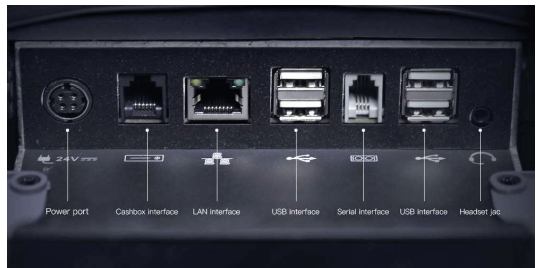

YODOPOS

Point of Sale

Model
YP147-TN

SPECIFICATIONS

14" IPS 1920 x 1080 capacitive multi-touch primary display

7" or 14" IPS 1920 x 1080 secondary screen

Android 6.0 Qualcomm Snapdragon Dual 8 core 64 bit CPU

Memory: 2GB RAM LPDDR3 / 16GB ROM Flash, 64GB mSD

USB 2 ports (4), Serial port, Bluetooth 4.0, WiFi 2.4/5G, LAN

Headphone, Speaker 1.2w

Built-in 80 mm 150 mm/s thermal receipt printer.

24 volts DC. Optional 4G (3G/2G) data, NFC/MSR